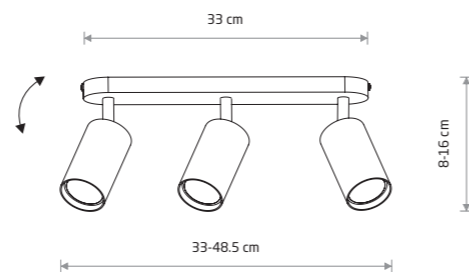

EYE SPOT 6020

EYE SPOT

■ painted steel, chrome

□ 6015 ■ 6020

● 2xGU10 R50, max 10W only LED

■ solid brass, painted steel

■ 8817

● 2xGU10 R50, max 10W only LED