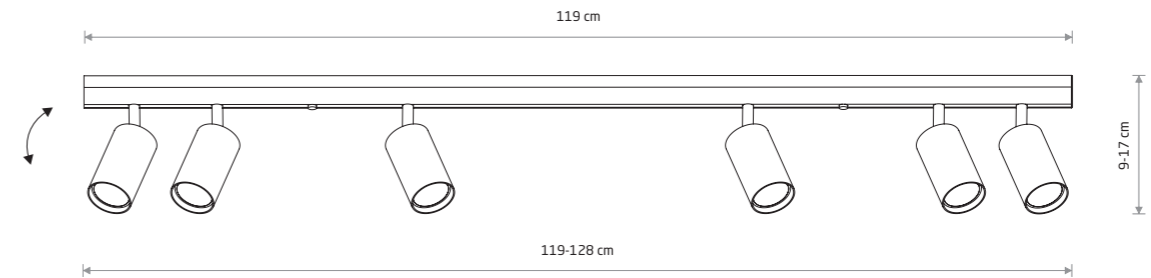

EYE SPOT 6018

EYE SPOT

■ painted steel, chrome

□ 6014 ■ 6018

● 1xGU10 R50, max 10W only LED

■ solid brass, painted steel

■ 8816

● 1xGU10 R50, max 10W only LED

EYE SPOT 6611

EYE SPOT

■ painted steel, chrome

□ 6607 ■ 6611

● 6xGU10 R50, max 10W only LED

■ solid brass, painted steel

■ 8819

● 6xGU10 R50, max 10W only LED

EYE SPOT 6020

EYE SPOT

■ painted steel, chrome

□ 6015 ■ 6020

● 2xGU10 R50, max 10W only LED

■ solid brass, painted steel

■ 8817

● 2xGU10 R50, max 10W only LED

EYE SPOT 6021

EYE SPOT

■ painted steel, chrome

□ 6016 ■ 6021

● 3xGU10 R50, max 10W only LED

■ solid brass, painted steel

■ 8818

● 3xGU10 R50, max 10W only LED