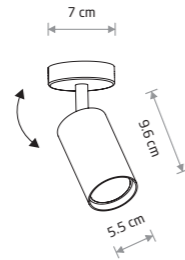

EYE SPOT 6018

EYE SPOT

■ painted steel, chrome

□ 6014 ■ 6018

● 1xGU10 R50, max 10W only LED

■ solid brass, painted steel

■ 8816

● 1xGU10 R50, max 10W only LED

EYE SPOT 6611

EYE SPOT

■ painted steel, chrome

□ 6607 ■ 6611

● 6xGU10 R50, max 10W only LED

■ solid brass, painted steel

■ 8819

● 6xGU10 R50, max 10W only LED

EYE SPOT 6020

EYE SPOT

■ painted steel, chrome

□ 6015 ■ 6020

● 2xGU10 R50, max 10W only LED

■ solid brass, painted steel

■ 8817

● 2xGU10 R50, max 10W only LED

EYE SPOT 6022

EYE SPOT

■ painted steel, chrome

□ 6017 ■ 6022

● 4xGU10 R50, max 10W only LED

■ solid brass, painted steel

■ 8820

● 4xGU10 R50, max 10W only LED