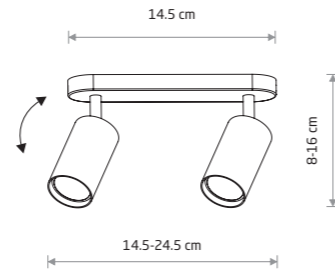

EYE SPOT 6018

EYE SPOT

■ painted steel, chrome

□ 6014 ■ 6018

● 1xGU10 R50, max 10W only LED

■ solid brass, painted steel

■ 8816

● 1xGU10 R50, max 10W only LED

EYE SPOT 6611

EYE SPOT

■ painted steel, chrome

□ 6607 ■ 6611

● 6xGU10 R50, max 10W only LED

■ solid brass, painted steel

■ 8819

● 6xGU10 R50, max 10W only LED

EYE SPOT 6020

EYE SPOT

■ painted steel, chrome

□ 6015 ■ 6020

● 2xGU10 R50, max 10W only LED

■ solid brass, painted steel

■ 8817

● 2xGU10 R50, max 10W only LED