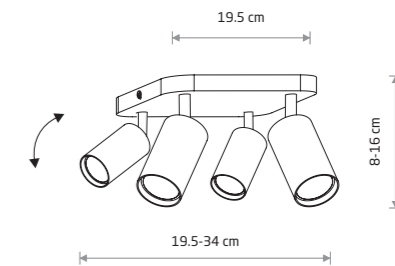

EYE SPOT

■ painted steel, chrome

□ 6017 ■ 6022

● 4xGU10 R50, max 10W only LED

■ solid brass, painted steel

■ 8820

● 4xGU10 R50, max 10W only LED