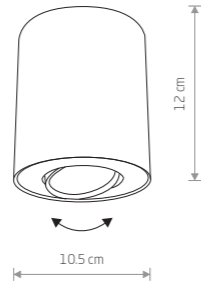

**SET**  
painted steel

- 8900 8895
- 1xGU10, max 10W only LED

**EYE TONE**  
painted steel, plastic ABS

- 8932 8928
- 1xGU10, max 10W only LED

**SET**  
painted steel, painted aluminum

- 8902 8897
- 1xGU10, max 10W only LED

**EYE TONE**  
painted steel, plastic ABS

- 8931 8926
- 1xGU10, max 10W only LED

**SET**  
painted steel

- 8901 8896
- 1xGU10, max 10W only LED

**EYE TONE**  
painted steel, plastic ABS

- 8930 8925
- 1xGU10, max 10W only LED

**SET**  
painted steel

- 8903 8898
- 1xGU10, max 10W only LED