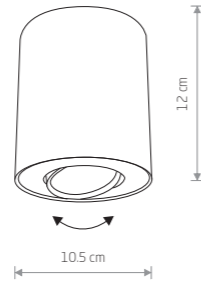

**SET**  
painted steel

- 8900 8895
- 1xGU10, max 10W only LED

**EYE TONE**  
painted steel, plastic ABS

- 8932 8928
- 1xGU10, max 10W only LED

**SET**  
painted steel, painted aluminum

- 8902 8897
- 1xGU10, max 10W only LED

**EYE TONE**  
painted steel, plastic ABS

- 8931 8926
- 1xGU10, max 10W only LED

**SET**  
painted steel

- 8901 8896
- 1xGU10, max 10W only LED

**EYE TONE**  
painted steel, plastic ABS

- 8930 8925
- 1xGU10, max 10W only LED

**SET**  
painted steel

- 8903 8898
- 1xGU10, max 10W only LED