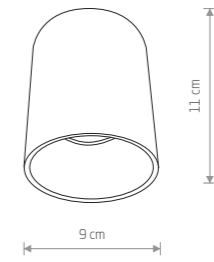

**SET**  
painted steel

- 8900 8895
- 1xGU10, max 10W only LED

**EYE TONE**  
painted steel, plastic ABS

- 8932 8928
- 1xGU10, max 10W only LED

**SET**  
painted steel, painted aluminum

- 8902 8897
- 1xGU10, max 10W only LED

**EYE TONE**  
painted steel, plastic ABS

- 8931 8926
- 1xGU10, max 10W only LED

**SET**  
painted steel

- 8901 8896
- 1xGU10, max 10W only LED

**EYE TONE**  
painted steel, plastic ABS

- 8930 8925
- 1xGU10, max 10W only LED

**SET**  
painted steel

- 8903 8898
- 1xGU10, max 10W only LED