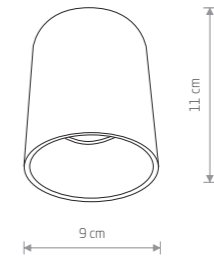

**SET**  
painted steel

- 8900 8895
- 1xGU10, max 10W only LED

**EYE TONE**  
painted steel, plastic ABS

- 8932 8928
- 1xGU10, max 10W only LED

**SET**  
painted steel, painted aluminum

- 8902 8897
- 1xGU10, max 10W only LED

**EYE TONE**  
painted steel, plastic ABS

- 8931 8926
- 1xGU10, max 10W only LED

**SET**  
painted steel

- 8901 8896
- 1xGU10, max 10W only LED

**EYE TONE**  
painted steel, plastic ABS

- 8930 8925
- 1xGU10, max 10W only LED

**SET**  
painted steel

- 8903 8898
- 1xGU10, max 10W only LED