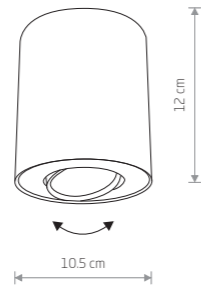

**SET**  
painted steel

- 8900 8895
- 1xGU10, max 10W only LED

**EYE TONE**  
painted steel, plastic ABS

- 8932 8928
- 1xGU10, max 10W only LED

**SET**  
painted steel, painted aluminum

- 8902 8897
- 1xGU10, max 10W only LED

**EYE TONE**  
painted steel, plastic ABS

- 8931 8926
- 1xGU10, max 10W only LED

**SET**  
painted steel

- 8901 8896
- 1xGU10, max 10W only LED

**EYE TONE**  
painted steel, plastic ABS

- 8930 8925
- 1xGU10, max 10W only LED

**SET**  
painted steel

- 8903 8898
- 1xGU10, max 10W only LED