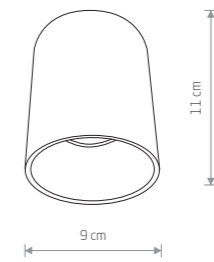

**SET**  
painted steel

- 8900 8895
- 1xGU10, max 10W only LED

**EYE TONE**  
painted steel, plastic ABS

- 8932 8928
- 1xGU10, max 10W only LED

**SET**  
painted steel, painted aluminum

- 8902 8897
- 1xGU10, max 10W only LED

**EYE TONE**  
painted steel, plastic ABS

- 8931 8926
- 1xGU10, max 10W only LED

**SET**  
painted steel

- 8901 8896
- 1xGU10, max 10W only LED

**EYE TONE**  
painted steel, plastic ABS

- 8930 8925
- 1xGU10, max 10W only LED

**SET**  
painted steel

- 8903 8898
- 1xGU10, max 10W only LED