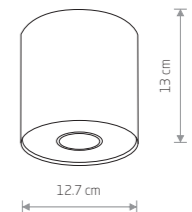

POINT PLEXI M 6526

POINT PLEXI L 6528

POINT S 7603

POINT S
painted steel

7603
1xGU10, max 35W

POINT M
painted steel

7602
1xGU10, max 35W

POINT PLEXI M

painted steel, plastic PMMA

6525 6527 6526

1xGU10, max 10W only LED

POINT PLEXI L

painted steel, plastic PMMA

6528 6530

1xE27, max 20W

POINT M 6001

POINT S
painted steel

6000
1xGU10, max 35W

POINT M
painted steel

6001
1xGU10, max 35W

BIT S 9486

BIT M 9481

POINT M 6007

POINT S
painted steel