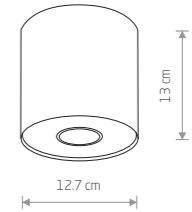

POINT PLEXI M 6526

POINT PLEXI L 6528

POINT S 7603

POINT S
painted steel

7603
1xGU10, max 35W

POINT M
painted steel

7602
1xGU10, max 35W

POINT PLEXI M

painted steel, plastic PMMA

6525 6527 6526

1xGU10, max 10W only LED

POINT PLEXI L

painted steel, plastic PMMA

6528 6530

1xE27, max 20W

POINT M 6001

POINT S
painted steel

6000
1xGU10, max 35W

POINT M
painted steel

6001
1xGU10, max 35W

BIT S 9486

BIT M 9481

POINT M 6007

POINT S
painted steel