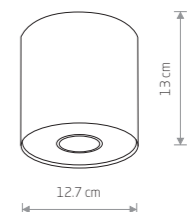

POINT M
painted steel

6007
1xGU10, max 35W

BIT S

painted steel

9482 9486

1xGU10 ES111, max 75W

BIT M

painted steel

9481 9485

1xGU10 ES111, max 75W