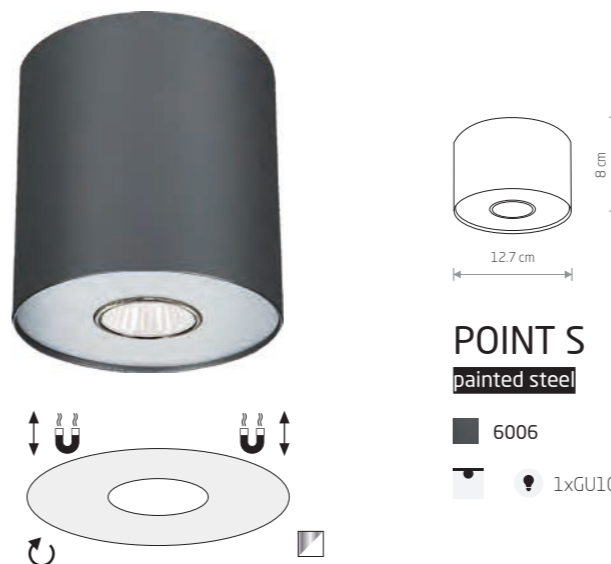

painted steel, plastic PMMA

6525 6527 6526

1xGU10, max 10W only LED

POINT PLEXI L

painted steel, plastic PMMA

6528 6530

1xE27, max 20W

POINT M 6001

POINT S
painted steel

6000
1xGU10, max 35W

POINT M
painted steel

6001
1xGU10, max 35W

BIT S 9486

BIT M 9481

POINT M 6007

POINT S
painted steel

6006
1xGU10, max 35W

POINT M
painted steel

6007
1xGU10, max 35W

BIT S

painted steel

9482 9486

1xGU10 ES111, max 75W

BIT M

painted steel

9481 9485

1xGU10 ES111, max 75W