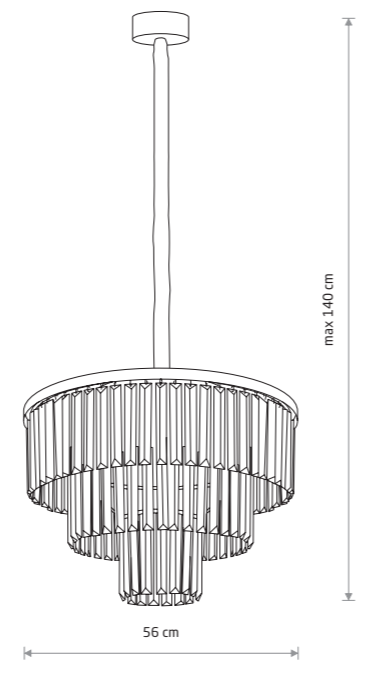

CRISTAL M 7627

CRISTAL 7633

CRISTAL
crystal, painted steel

■ 7633

🔌 2xE14, max 25W only LED

CRISTAL M
crystal, painted steel

■ 7627

🔌 9xE14, max 25W only LED

CRISTAL M
crystal, painted steel

■ 7616

🔌 9xE14, max 25W only LED

CRISTAL L
crystal, painted steel

■ 7630

🔌 12xE14, max 25W only LED

CRISTAL L
crystal, painted steel

■ 7614

🔌 12xE14, max 25W only LED