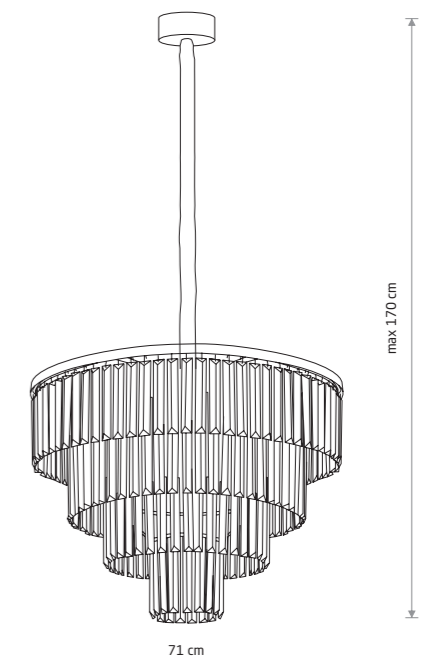

CRISTAL M 7627

CRISTAL 7633

CRISTAL
crystal, painted steel

■ 7633

🔌 2xE14, max 25W only LED

CRISTAL M
crystal, painted steel

■ 7627

🔌 9xE14, max 25W only LED

CRISTAL M
crystal, painted steel

■ 7616

🔌 9xE14, max 25W only LED

CRISTAL L
crystal, painted steel

■ 7630

🔌 12xE14, max 25W only LED

CRISTAL L
crystal, painted steel

■ 7614

🔌 12xE14, max 25W only LED