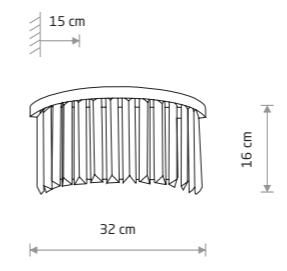

CRISTAL M 7627

CRISTAL 7633

CRISTAL
crystal, painted steel

■ 7633

🔌 2xE14, max 25W only LED

CRISTAL M
crystal, painted steel

■ 7627

🔌 9xE14, max 25W only LED

CRISTAL M
crystal, painted steel

■ 7616

🔌 9xE14, max 25W only LED

CRISTAL L
crystal, painted steel

■ 7630

🔌 12xE14, max 25W only LED

CRISTAL L
crystal, painted steel

■ 7614

🔌 12xE14, max 25W only LED