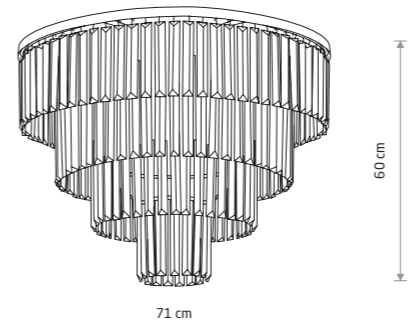

CRISTAL M 7627

CRISTAL 7633

CRISTAL
crystal, painted steel

■ 7633

🔌 2xE14, max 25W only LED

CRISTAL M
crystal, painted steel

■ 7627

🔌 9xE14, max 25W only LED

CRISTAL M
crystal, painted steel

■ 7616

🔌 9xE14, max 25W only LED

CRISTAL L
crystal, painted steel

■ 7630

🔌 12xE14, max 25W only LED

CRISTAL L
crystal, painted steel

■ 7614

🔌 12xE14, max 25W only LED