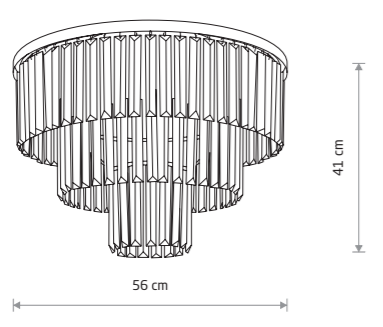

CRISTAL M 7627

CRISTAL 7633

CRISTAL
crystal, painted steel

■ 7633

🔌 2xE14, max 25W only LED

CRISTAL M
crystal, painted steel

■ 7627

🔌 9xE14, max 25W only LED

CRISTAL M
crystal, painted steel

■ 7616

🔌 9xE14, max 25W only LED

CRISTAL L
crystal, painted steel

■ 7630

🔌 12xE14, max 25W only LED

CRISTAL L
crystal, painted steel

■ 7614

🔌 12xE14, max 25W only LED