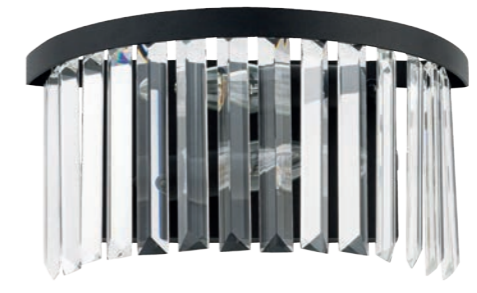

CRISTAL M 7627

CRISTAL 7633

CRISTAL
crystal, painted steel

■ 7633

🔌 2xE14, max 25W only LED

CRISTAL M
crystal, painted steel

■ 7627

🔌 9xE14, max 25W only LED

CRISTAL M
crystal, painted steel

■ 7616

🔌 9xE14, max 25W only LED

CRISTAL L
crystal, painted steel

■ 7630

🔌 12xE14, max 25W only LED

CRISTAL L
crystal, painted steel

■ 7614

🔌 12xE14, max 25W only LED