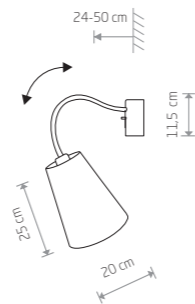

FLEX SHADE 9277

FLEX SHADE
fabric, flexible stem, painted steel

9277 9278
5xE27, max 60W

FLEX
flexible stem, painted steel

9274 9273
7xE27, max 60W

FLEX
flexible stem, painted steel

9772 9766
5xE27, max 60W

FLEX SHADE
fabric, flexible stem, painted steel

9764 9758
1xE27, max 60W

FLEX
flexible stem, painted steel

9765
6xE27, max 60W

FLEX
flexible stem, painted steel

9774 9768
1xE27, max 60W

FLEX 9273