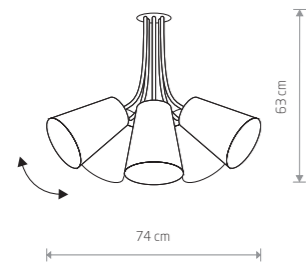

FLEX SHADE 9277

FLEX SHADE
fabric, flexible stem, painted steel

9277 9278
5xE27, max 60W

FLEX
flexible stem, painted steel

9274 9273
7xE27, max 60W

FLEX
flexible stem, painted steel

9772 9766
5xE27, max 60W

FLEX SHADE
fabric, flexible stem, painted steel

9764 9758
1xE27, max 60W

FLEX
flexible stem, painted steel

9765
6xE27, max 60W

FLEX
flexible stem, painted steel

9774 9768
1xE27, max 60W

FLEX 9273