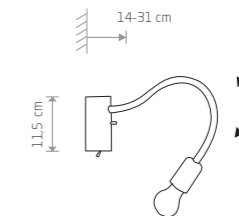

FLEX SHADE 9277

FLEX SHADE
fabric, flexible stem, painted steel

9277 9278
5xE27, max 60W

FLEX
flexible stem, painted steel

9274 9273
7xE27, max 60W

FLEX
flexible stem, painted steel

9772 9766
5xE27, max 60W

FLEX SHADE
fabric, flexible stem, painted steel

9764 9758
1xE27, max 60W

FLEX
flexible stem, painted steel

9765
6xE27, max 60W

FLEX
flexible stem, painted steel

9774 9768
1xE27, max 60W

FLEX 9273