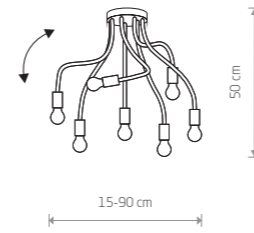

FLEX SHADE 9277

FLEX SHADE
fabric, flexible stem, painted steel

9277 9278
5xE27, max 60W

FLEX
flexible stem, painted steel

9274 9273
7xE27, max 60W

FLEX
flexible stem, painted steel

9772 9766
5xE27, max 60W

FLEX SHADE
fabric, flexible stem, painted steel

9764 9758
1xE27, max 60W

FLEX
flexible stem, painted steel

9765
6xE27, max 60W

FLEX
flexible stem, painted steel

9774 9768
1xE27, max 60W

FLEX 9273