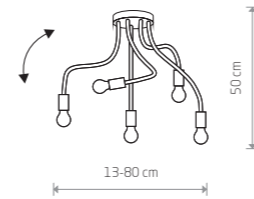

FLEX SHADE 9277

FLEX SHADE
fabric, flexible stem, painted steel

9277 9278
5xE27, max 60W

FLEX
flexible stem, painted steel

9274 9273
7xE27, max 60W

FLEX
flexible stem, painted steel

9772 9766
5xE27, max 60W

FLEX SHADE
fabric, flexible stem, painted steel

9764 9758
1xE27, max 60W

FLEX
flexible stem, painted steel

9765
6xE27, max 60W

FLEX
flexible stem, painted steel

9774 9768
1xE27, max 60W

FLEX 9273