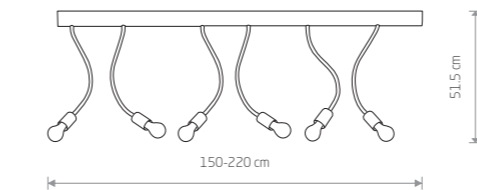

FLEX SHADE 9277

FLEX SHADE
fabric, flexible stem, painted steel

9277 9278
5xE27, max 60W

FLEX
flexible stem, painted steel

9274 9273
7xE27, max 60W

FLEX
flexible stem, painted steel

9772 9766
5xE27, max 60W

FLEX SHADE
fabric, flexible stem, painted steel

9764 9758
1xE27, max 60W

FLEX
flexible stem, painted steel

9765
6xE27, max 60W

FLEX
flexible stem, painted steel

9774 9768
1xE27, max 60W

FLEX 9273