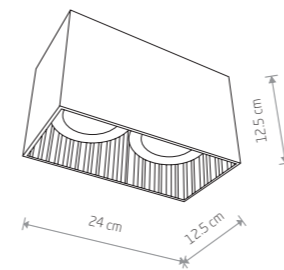

**COBBLE**  
painted aluminum

7791 7790

1xGU10 ES111, max 75W

**GROOVE**  
painted aluminum

7793 7792

1xGU10 ES111, max 75W

**GAP**  
painted aluminum

9385 9384

2xGU10, max 35W

**PAG**  
painted aluminum

9387 9386

2xGU10, max 35W

**GROOVE**  
painted aluminum

9383 9316

2xGU10 ES111, max 75W

**OVAL**  
painted aluminum