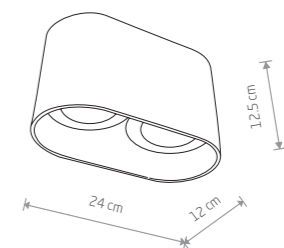

2xGU10, max 35W

**PAG**  
painted aluminum

9387 9386

2xGU10, max 35W

**GROOVE**  
painted aluminum

9383 9316

2xGU10 ES111, max 75W

**OVAL**  
painted aluminum